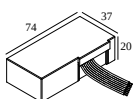

Dimtype: DALI

Cutout dimension (mm): 45

1

**300 48 500 MDL** LED POWER CONVERTER 48V-DC to 500 mA-DC / 22W MDL

Dimtype: non-dimmable

Cutout dimension (mm): 30

1

**300 48 500 WDL** LED POWER CONVERTER 48V-DC to 500 mA-DC / 22W WDL