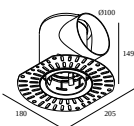

### Mounting kits

---

**15212 2000** MOUNTING KIT R82 TRIMLESS O.F.A.

Cutout dimension (mm): 105

### Mounting kits side air + light

---

**29810 0010** MOUNTING KIT SIDE AIR 101

Cutout dimension (mm): 168