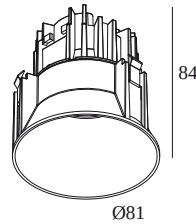

## DEEP RINGO TRIMLESS LED 92733

202 144 811 922 FBR

AVAILABLE IN

**BLACK** 202 144 811 922 B  
**BRUSHED ALU** 202 144 811 922 BRA  
**BRUSHED ANTHRACITE** 202 144 811 922 BRAT  
**BRUSHED BROWN BRONZE** 202 144 811 922 BRBB  
**BRUSHED COPPER** 202 144 811 922 BRCU  
**BRUSHED GOLD** 202 144 811 922 BRG  
**BRUSHED OLD BRONZE** 202 144 811 922 BROB  
**CREAM** 202 144 811 922 CR  
**FLEMISH BRONZE** 202 144 811 922 FBR  
**FLEMISH GOLD** 202 144 811 922 FG  
**GOLD COLOURED** 202 144 811 922 GC  
**PIANO BLACK** 202 144 811 922 PB  
**WHITE** 202 144 811 922 W

### General info

<b>LOCATION</b>	indoor
<b>INSTALLATION</b>	Ceiling Recessed
<b>CUTOUT SHAPE/SIZE (MM)</b>	round - Ø KIT
<b>RECESSED DEPTH (MM)</b>	95
<b>INGRESS PROTECTION</b>	IP20
<b>WEIGHT (KG)</b>	0.3
<b>ADJUSTABILITY</b>	non adjustable
<b>INFORMATION</b>	REFLECTOR FL-33° EXCL.LED POWER SUPPLY 350-500mA-DC